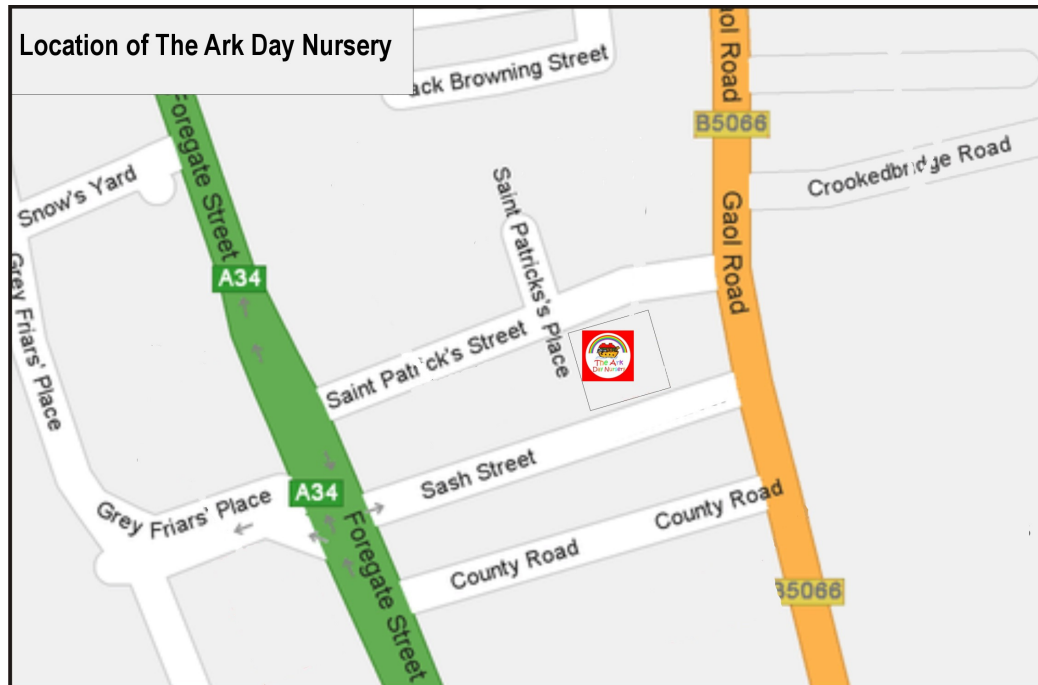

Directions to The Ark Day Nursery

Address:

The Ark Day Nursery
4 St. Patrick's Street,
Stafford,
ST16 2PL

Tel: 01785 254 501

Email: theark@staffordelim.org.uk

By Car (M6 Junction 14)

Leave the M6 at Junction 14; take the exit off the roundabout sign posted A5013 Stafford. Keep travelling along this road until you come to a roundabout with McDonalds on your left. Go straight across the roundabout heading towards the "Town Centre". Go through one set of Traffic lights and then turn left before the next traffic lights down "Saint Patrick's Street". The nursery is down this road on the right.

By Train (About 15 minutes walk)

Leave the station and head along "Victoria Road". Turn left at the mini roundabout along "Tenterbanks". Go straight across the next roundabout onto "Chell Road" passing Sainsbury's on your left. At the roundabout walk straight across the middle of the roundabout onto "Gaol Road" and "Saint Patrick's Street" is the third on your left. The nursery is on your left.